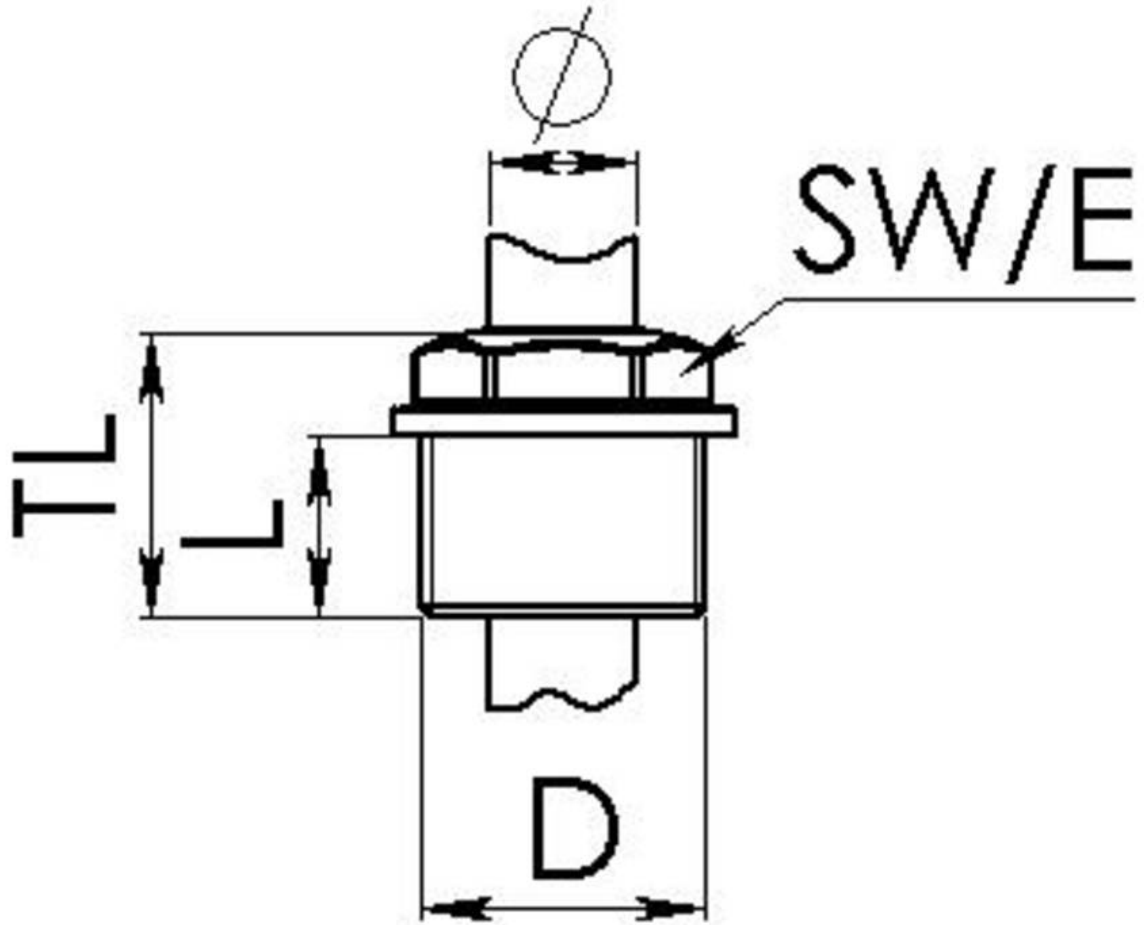

Your Contact:

WISKA Hoppmann GmbH

Kisdorfer Weg 28 · 24568 Kaltenkirchen · Germany

☎ +49-4191-508-0 · 📠 +49-4191-508-209

contact@wiska.de · www.wiska.com